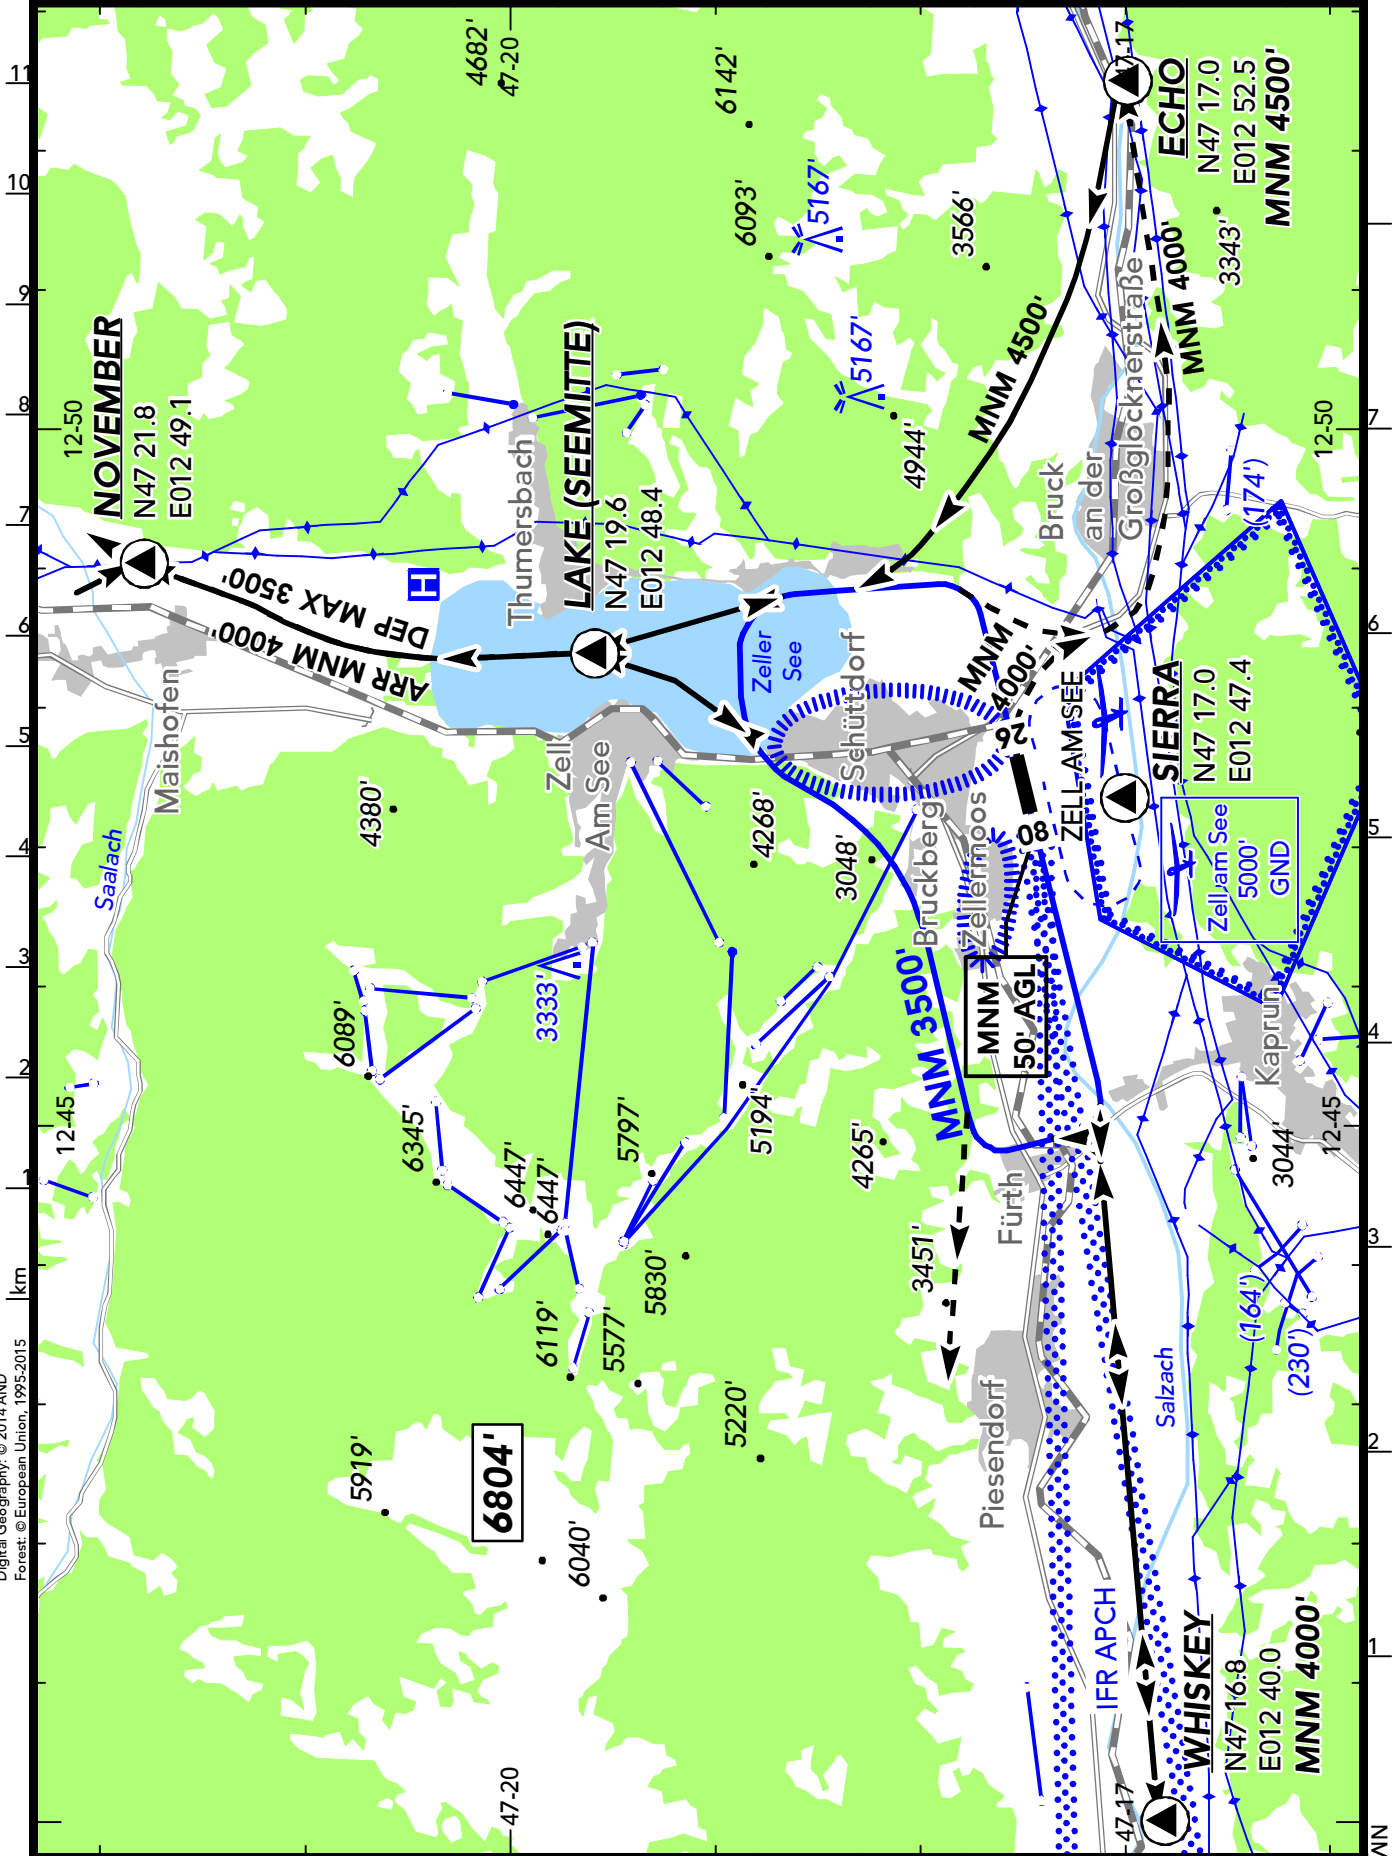

BRIEFING STRIP™	LOCATION	FIS	AFIS
	Elev <b>2470'</b> /753m	WIEN INFORMATION <b>124.400</b>	ZELL AM SEE AERODROME <b>119.705<sup>(1)</sup></b>
	N47 17.5 E012 47.5		

<sup>(1)</sup> EMERG phone in case of COM Failure +43(0)6542-56041.